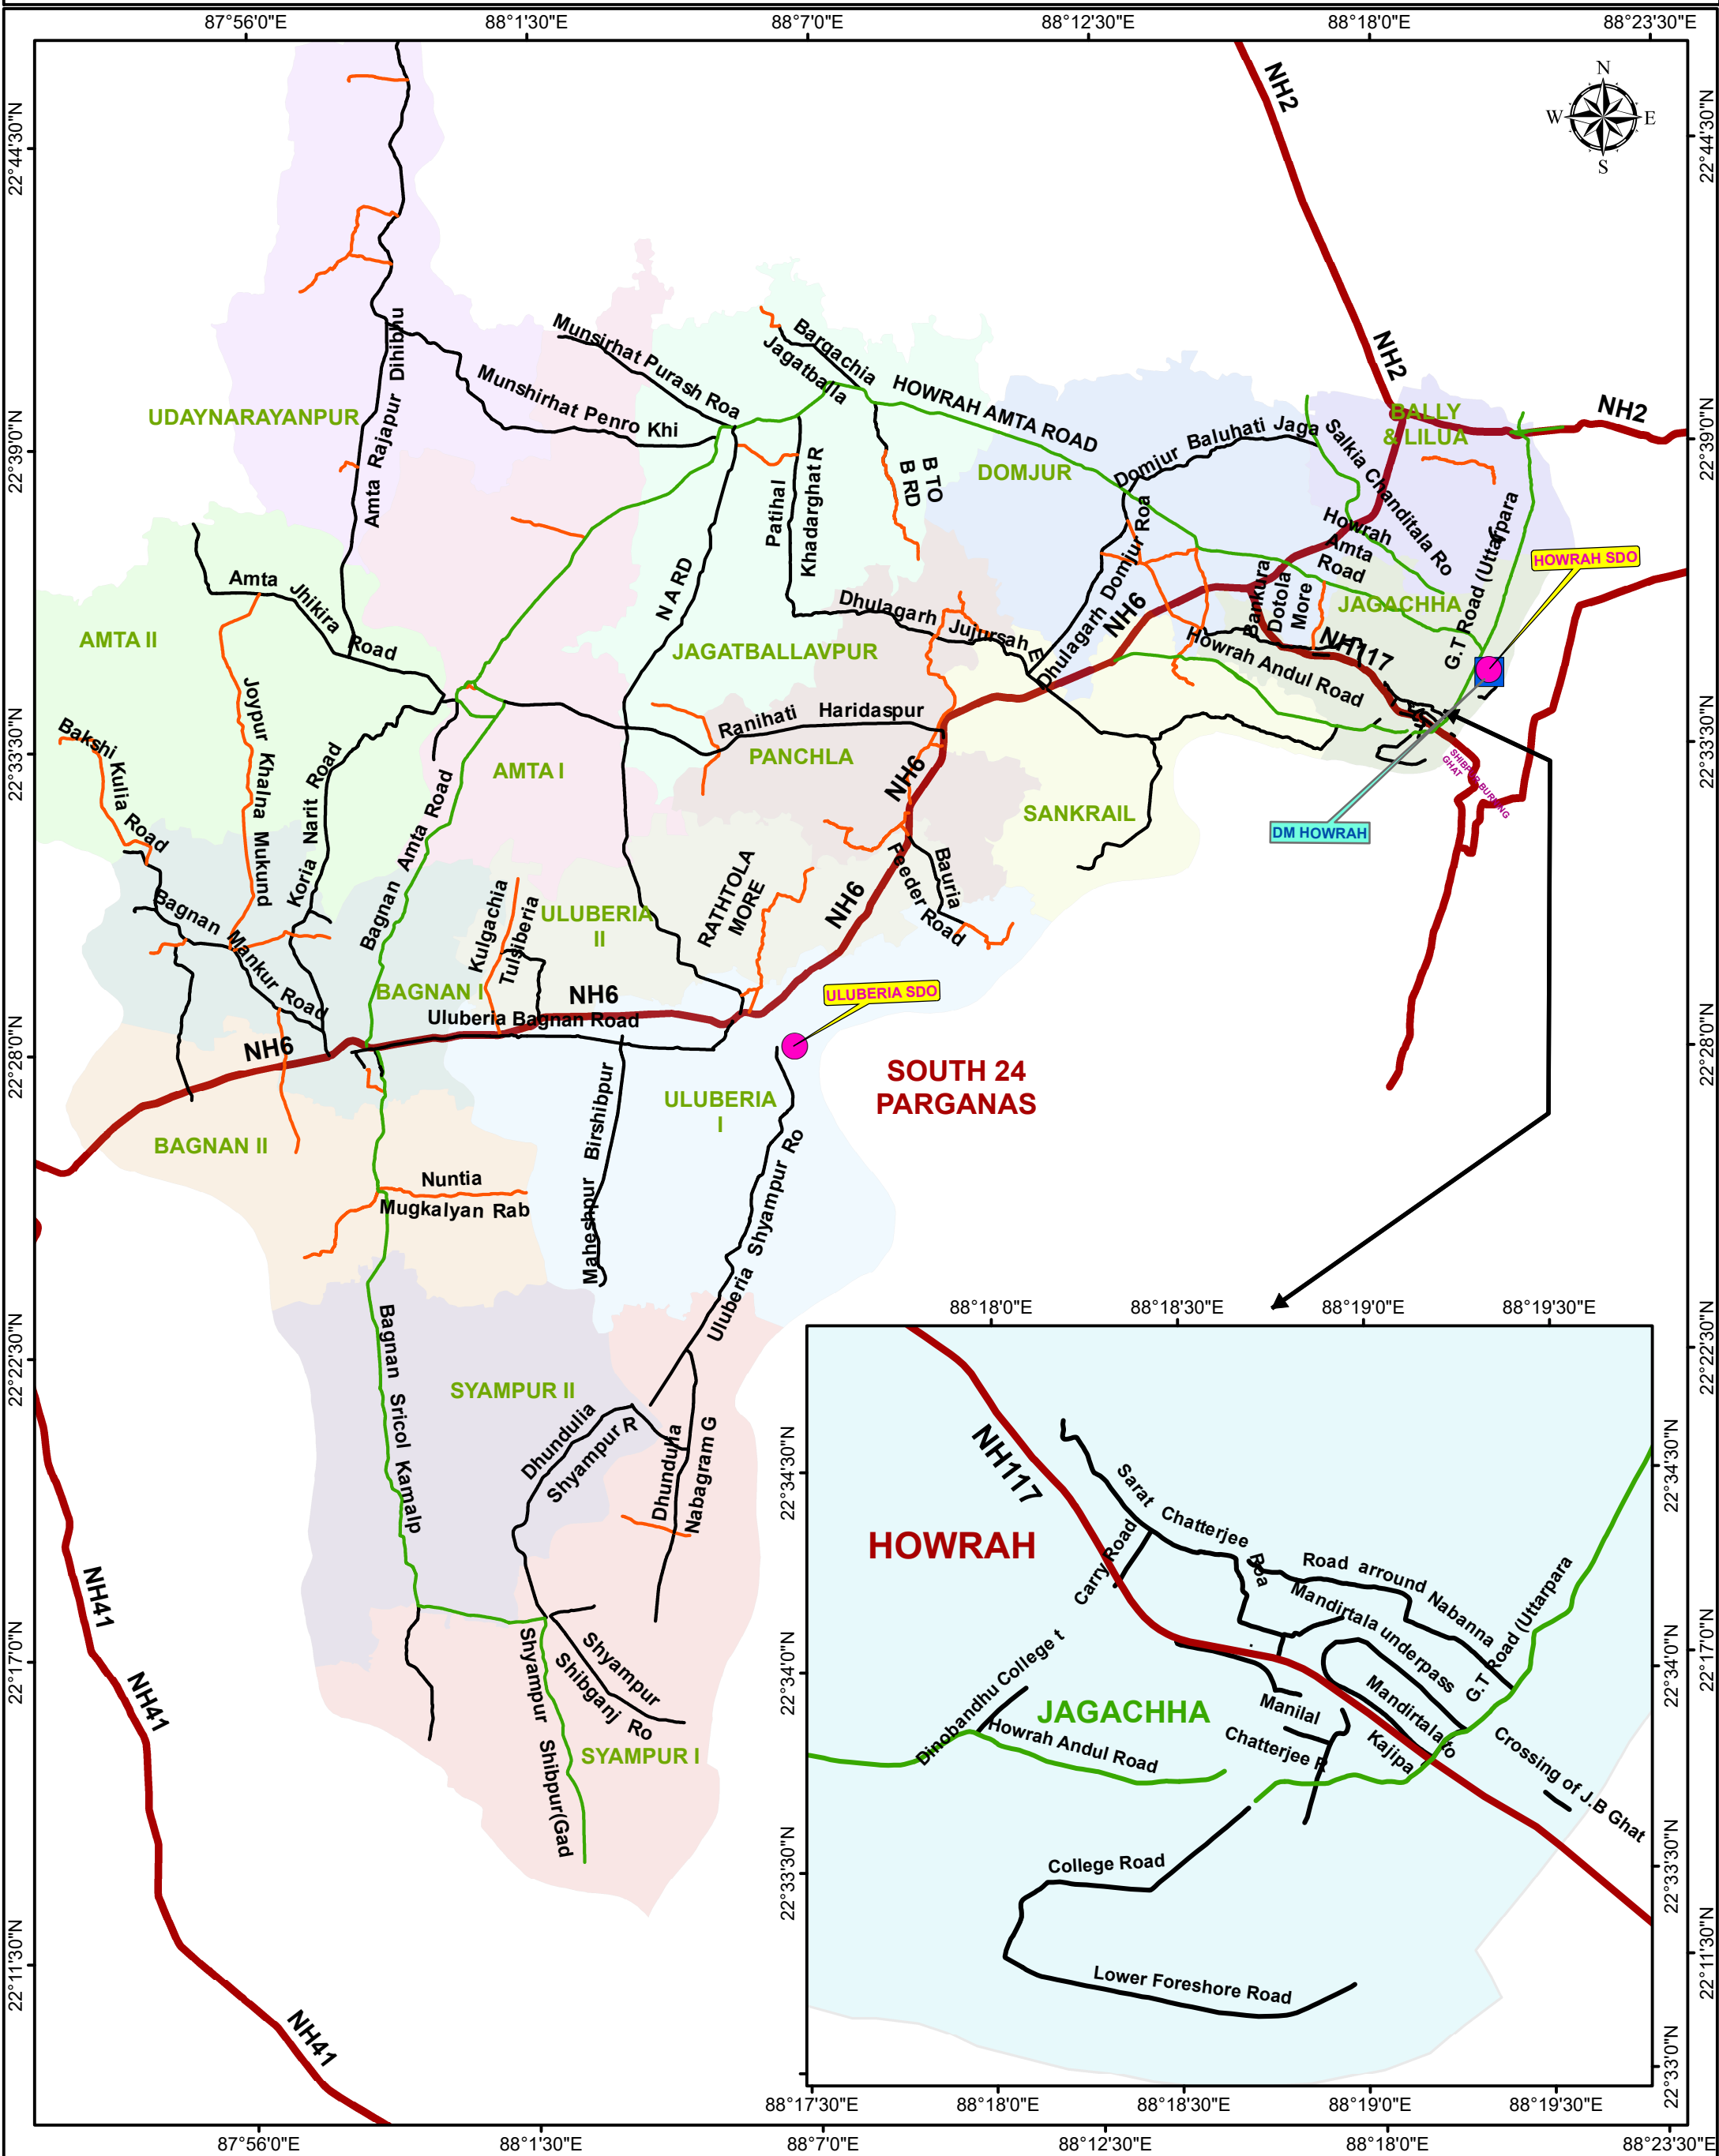

HOWRAH

LEGEND

—	NATIONAL HIGHWAY	●	SUB-DIVISION OFFICE
—	STATE HIGHWAY	■	DM OFFICE
—	MAJOR DISTRICT ROAD		DISTRICT
—	RURAL ROAD		

1:50000

Kilometers