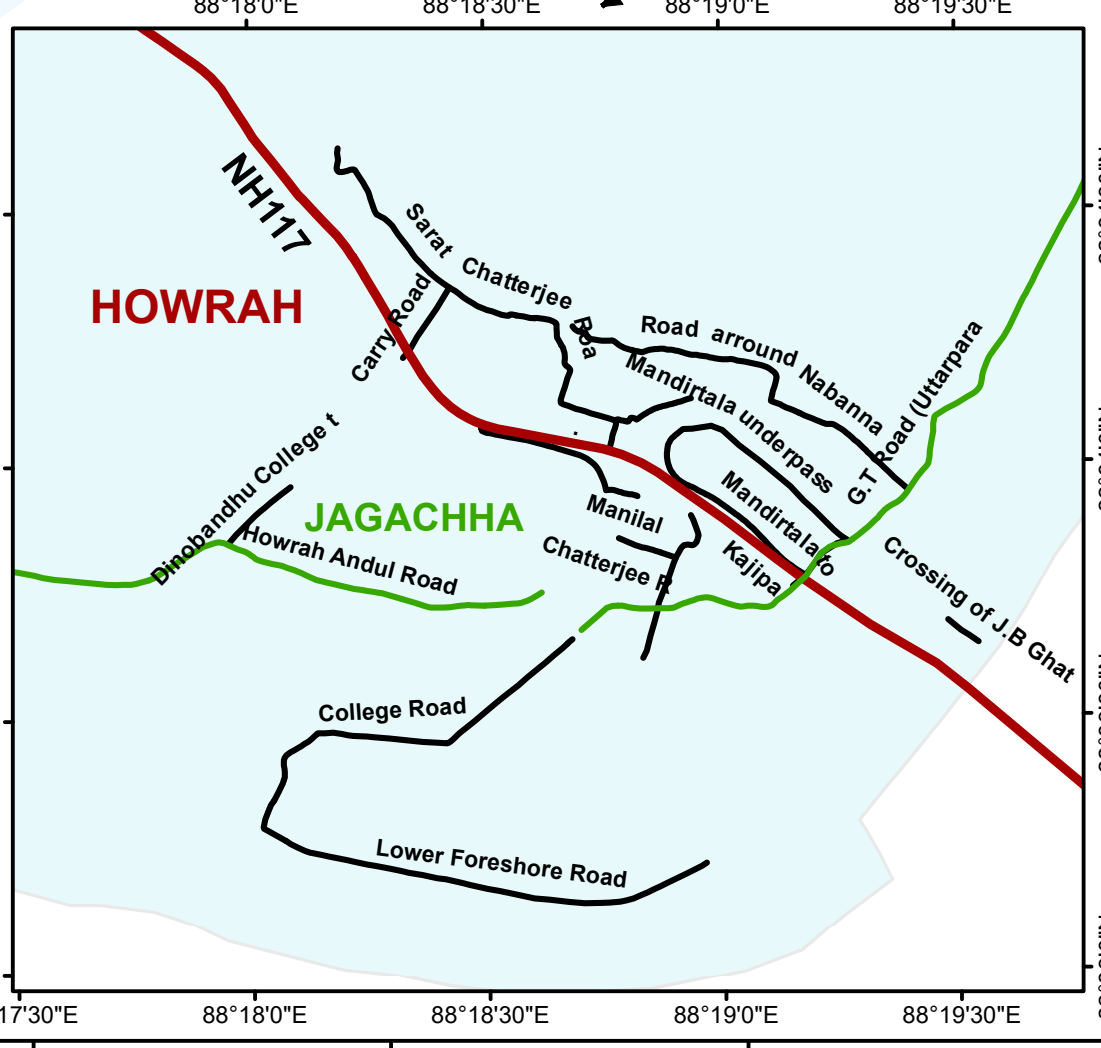

HOWRAH

LEGEND

—	NATIONAL HIGHWAY	●	SUB-DIVISION OFFICE
—	STATE HIGHWAY	■	DM OFFICE
—	MAJOR DISTRICT ROAD		DISTRICT
—	RURAL ROAD		

1:50000

Kilometers